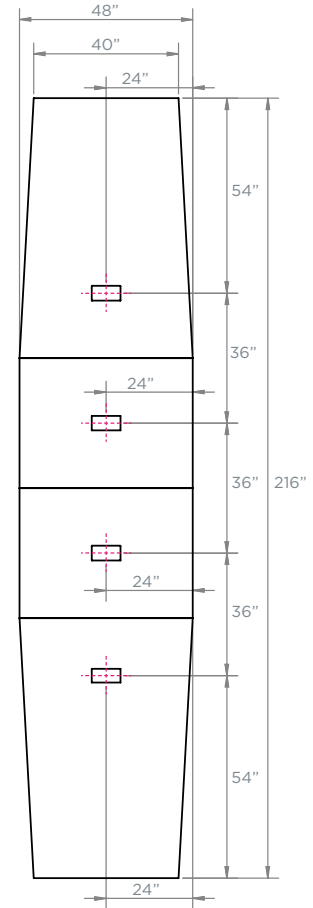

THREE60 SIZE GUIDE

CNAB

FRONT

SIDE

CNABSH

FRONT

SIDE

CNCB

FRONT

SIDE

CNS4896 + 1 CNSGA

CNS4896 + 2 CNSGA

CNS48120

CNS48120 + 1 CNSGA

CNS48120 + 2 CNSGA

CNS48144

CNS48144 + 1 CNCGB

CNS48144 + 2 CNCGB

210.648.2095 | mycleardesign.com

© 2021 Clear Design. All rights reserved.