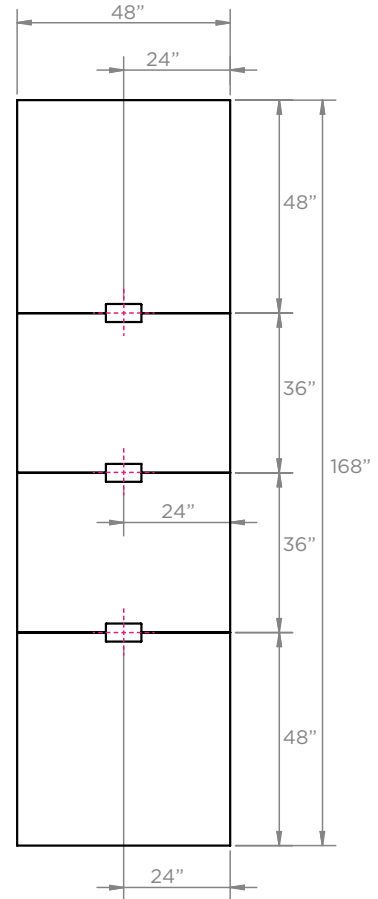

THREE60 SIZE GUIDE

CNAB

FRONT

SIDE

CNABSH

FRONT

SIDE

CNCB

FRONT

SIDE

CNS4896 + 1 CNSGA

CNS4896 + 2 CNSGA

CNS48120

CNS48120 + 1 CNSGA

CNS48120 + 2 CNSGA

CNS48144

CNS48144 + 1 CNCGB

CNS48144 + 2 CNCGB

210.648.2095 | mycleardesign.com

© 2021 Clear Design. All rights reserved.