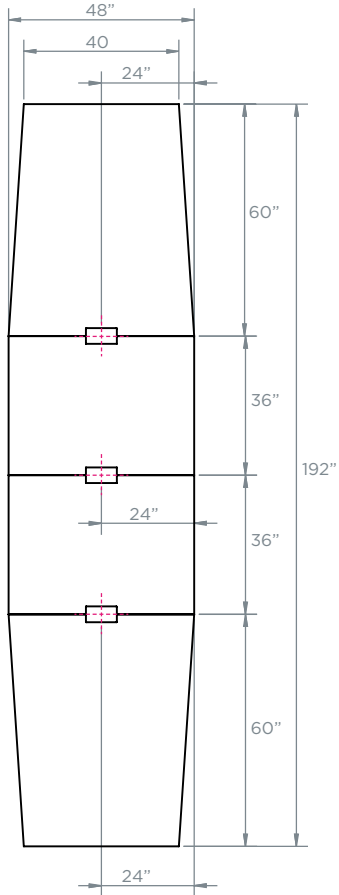

THREE60 SIZE GUIDE

CNAB

FRONT

SIDE

CNABSH

FRONT

SIDE

CNCB

FRONT

SIDE

CNS4896 + 1 CNSGA

CNS4896 + 2 CNSGA

CNS48120

CNS48120 + 1 CNSGA

CNS48120 + 2 CNSGA

CNS48144

CNS48144 + 1 CNCGB

CNS48144 + 2 CNCGB

210.648.2095 | mycleardesign.com

© 2021 Clear Design. All rights reserved.